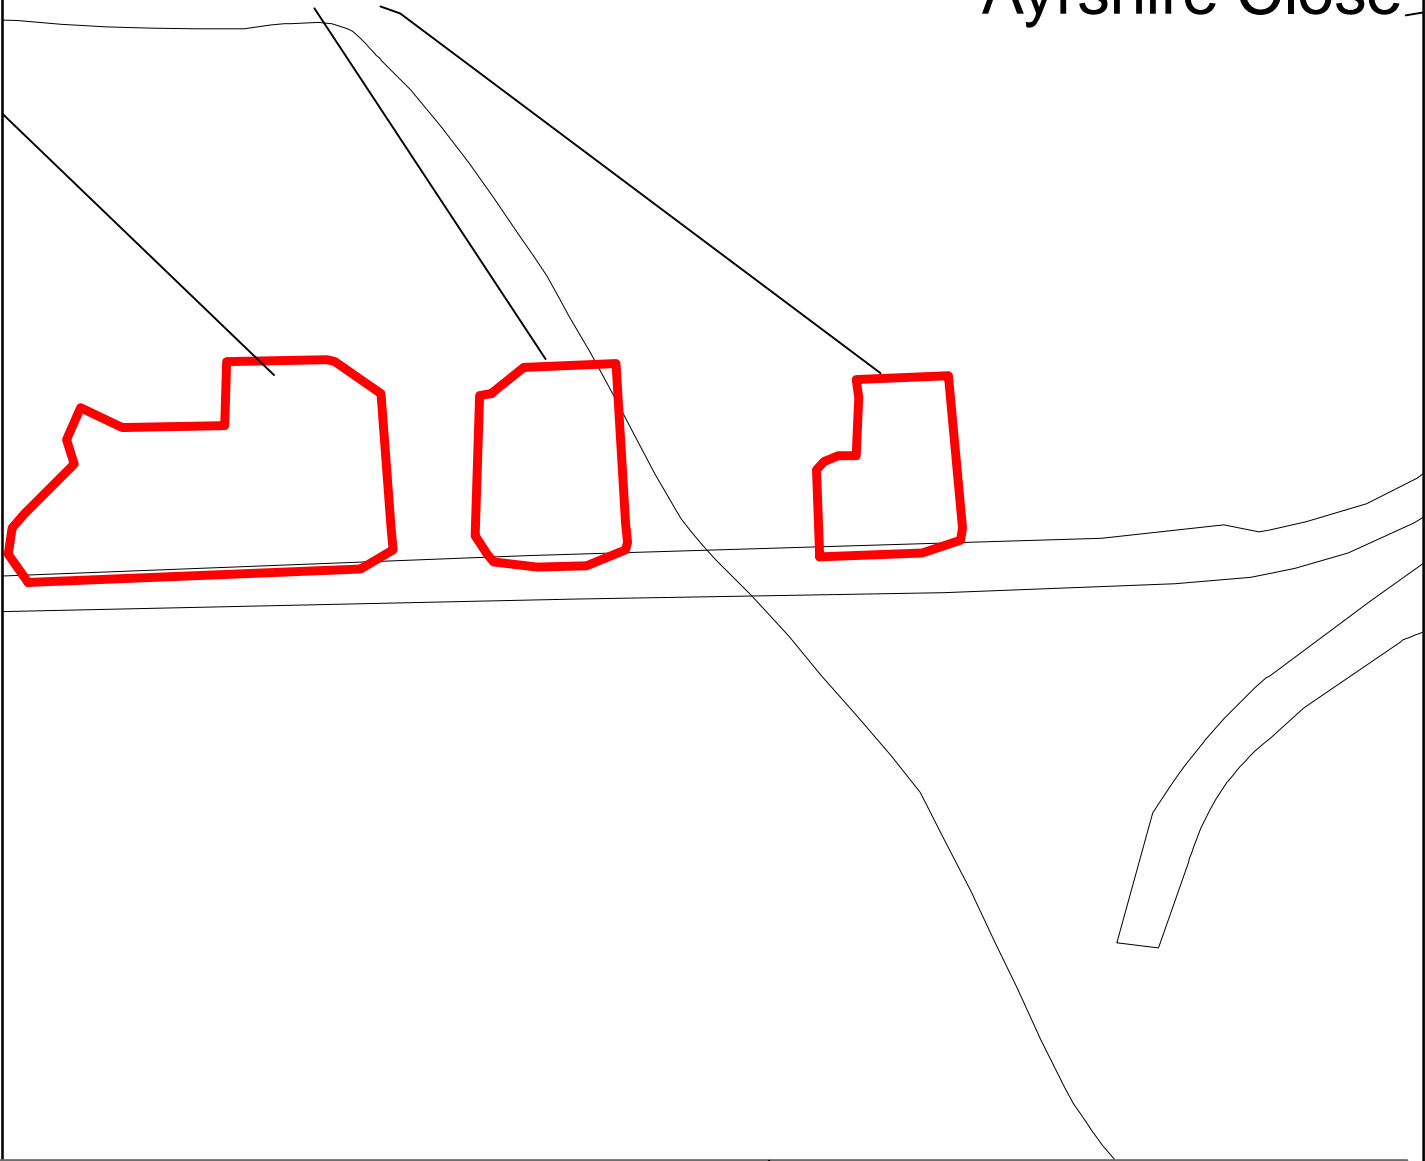

ication Site

Ayrshire Close

Lesley - Ann Fenton
Director of Parterships, Planning and Policy

Reproduced from the Ordnance Survey mapping with the permission of the Controller of Her Majesty's Stationery Office. Crown Copyright. Unauthorised reproduction infringes Crown Copyright and may lead to prosecution or civil proceedings. Chorley B.C. 100018509

Application No.

Grid Ref:

Scale:

09/00797/REMMAJ

E: 356896
N: 420621

1:1,250

7